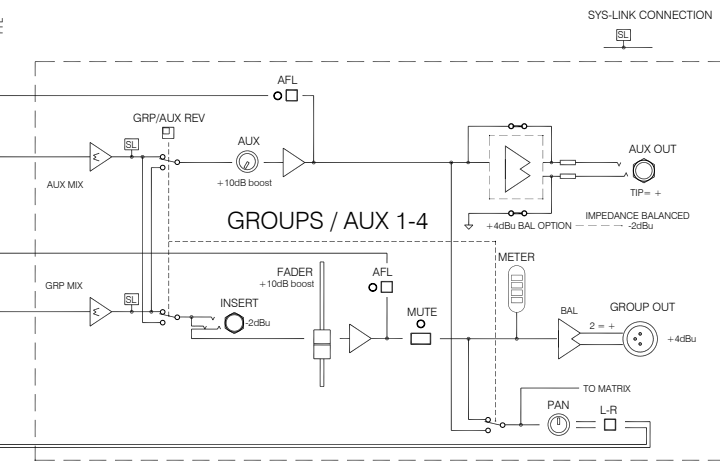

MIC/MONO INPUTS

MIC/STEREO INPUTS

GROUPS / AUX 1-4

L(R) / AUX 5(6)

MONO

MATRIX 1-4

MONITOR

SYS-LINK CONNECTION