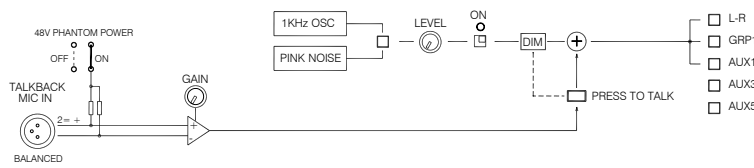

MIC/MONO INPUTS

MIC/STEREO INPUTS

GROUPS / AUX 1-4

L(R) / AUX 5(6)

MONO

MATRIX 1-4

MONITOR

SYS-LINK CONNECTION