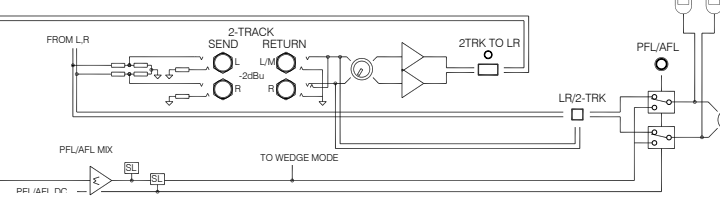

MIC/MONO INPUTS

MIC/STEREO INPUTS

GROUPS / AUX 1-4

L(R) / AUX 5(6)

MONO

MATRIX 1-4

MONITOR

SYS-LINK CONNECTION