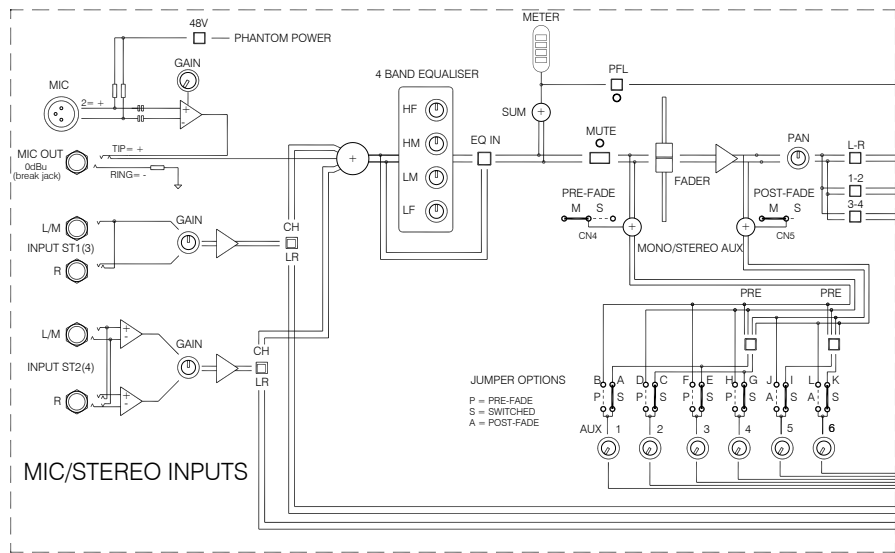

MIC/MONO INPUTS

MIC/STEREO INPUTS

GROUPS / AUX 1-4

L(R) / AUX 5(6)

MONO

MATRIX 1-4

MONITOR

SYS-LINK CONNECTION