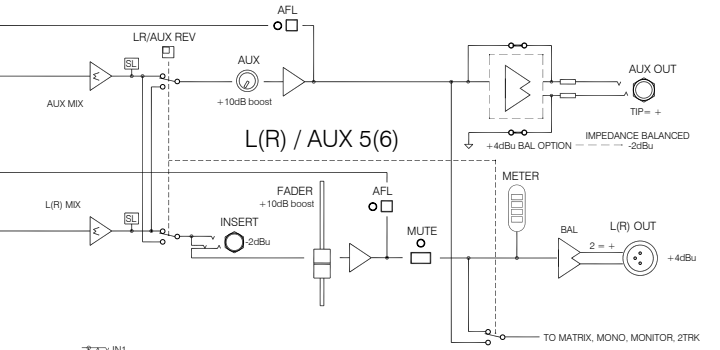

MIC/MONO INPUTS

MIC/STEREO INPUTS

GROUPS / AUX 1-4

L(R) / AUX 5(6)

MONO

MATRIX 1-4

MONITOR

SYS-LINK CONNECTION