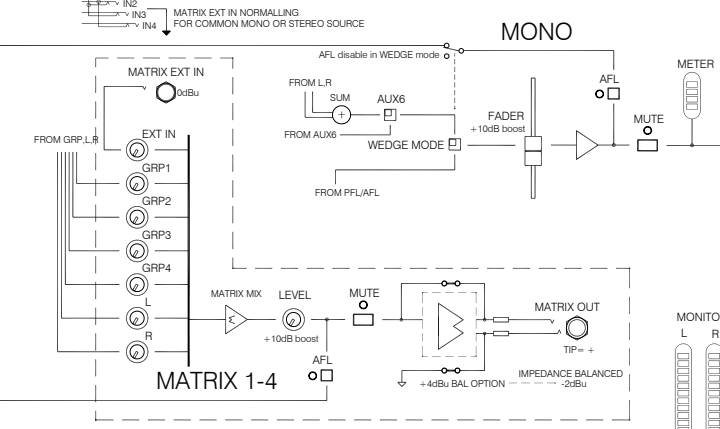

MIC/MONO INPUTS

MIC/STEREO INPUTS

GROUPS / AUX 1-4

L(R) / AUX 5(6)

MONO

MATRIX 1-4

MONITOR

SYS-LINK CONNECTION